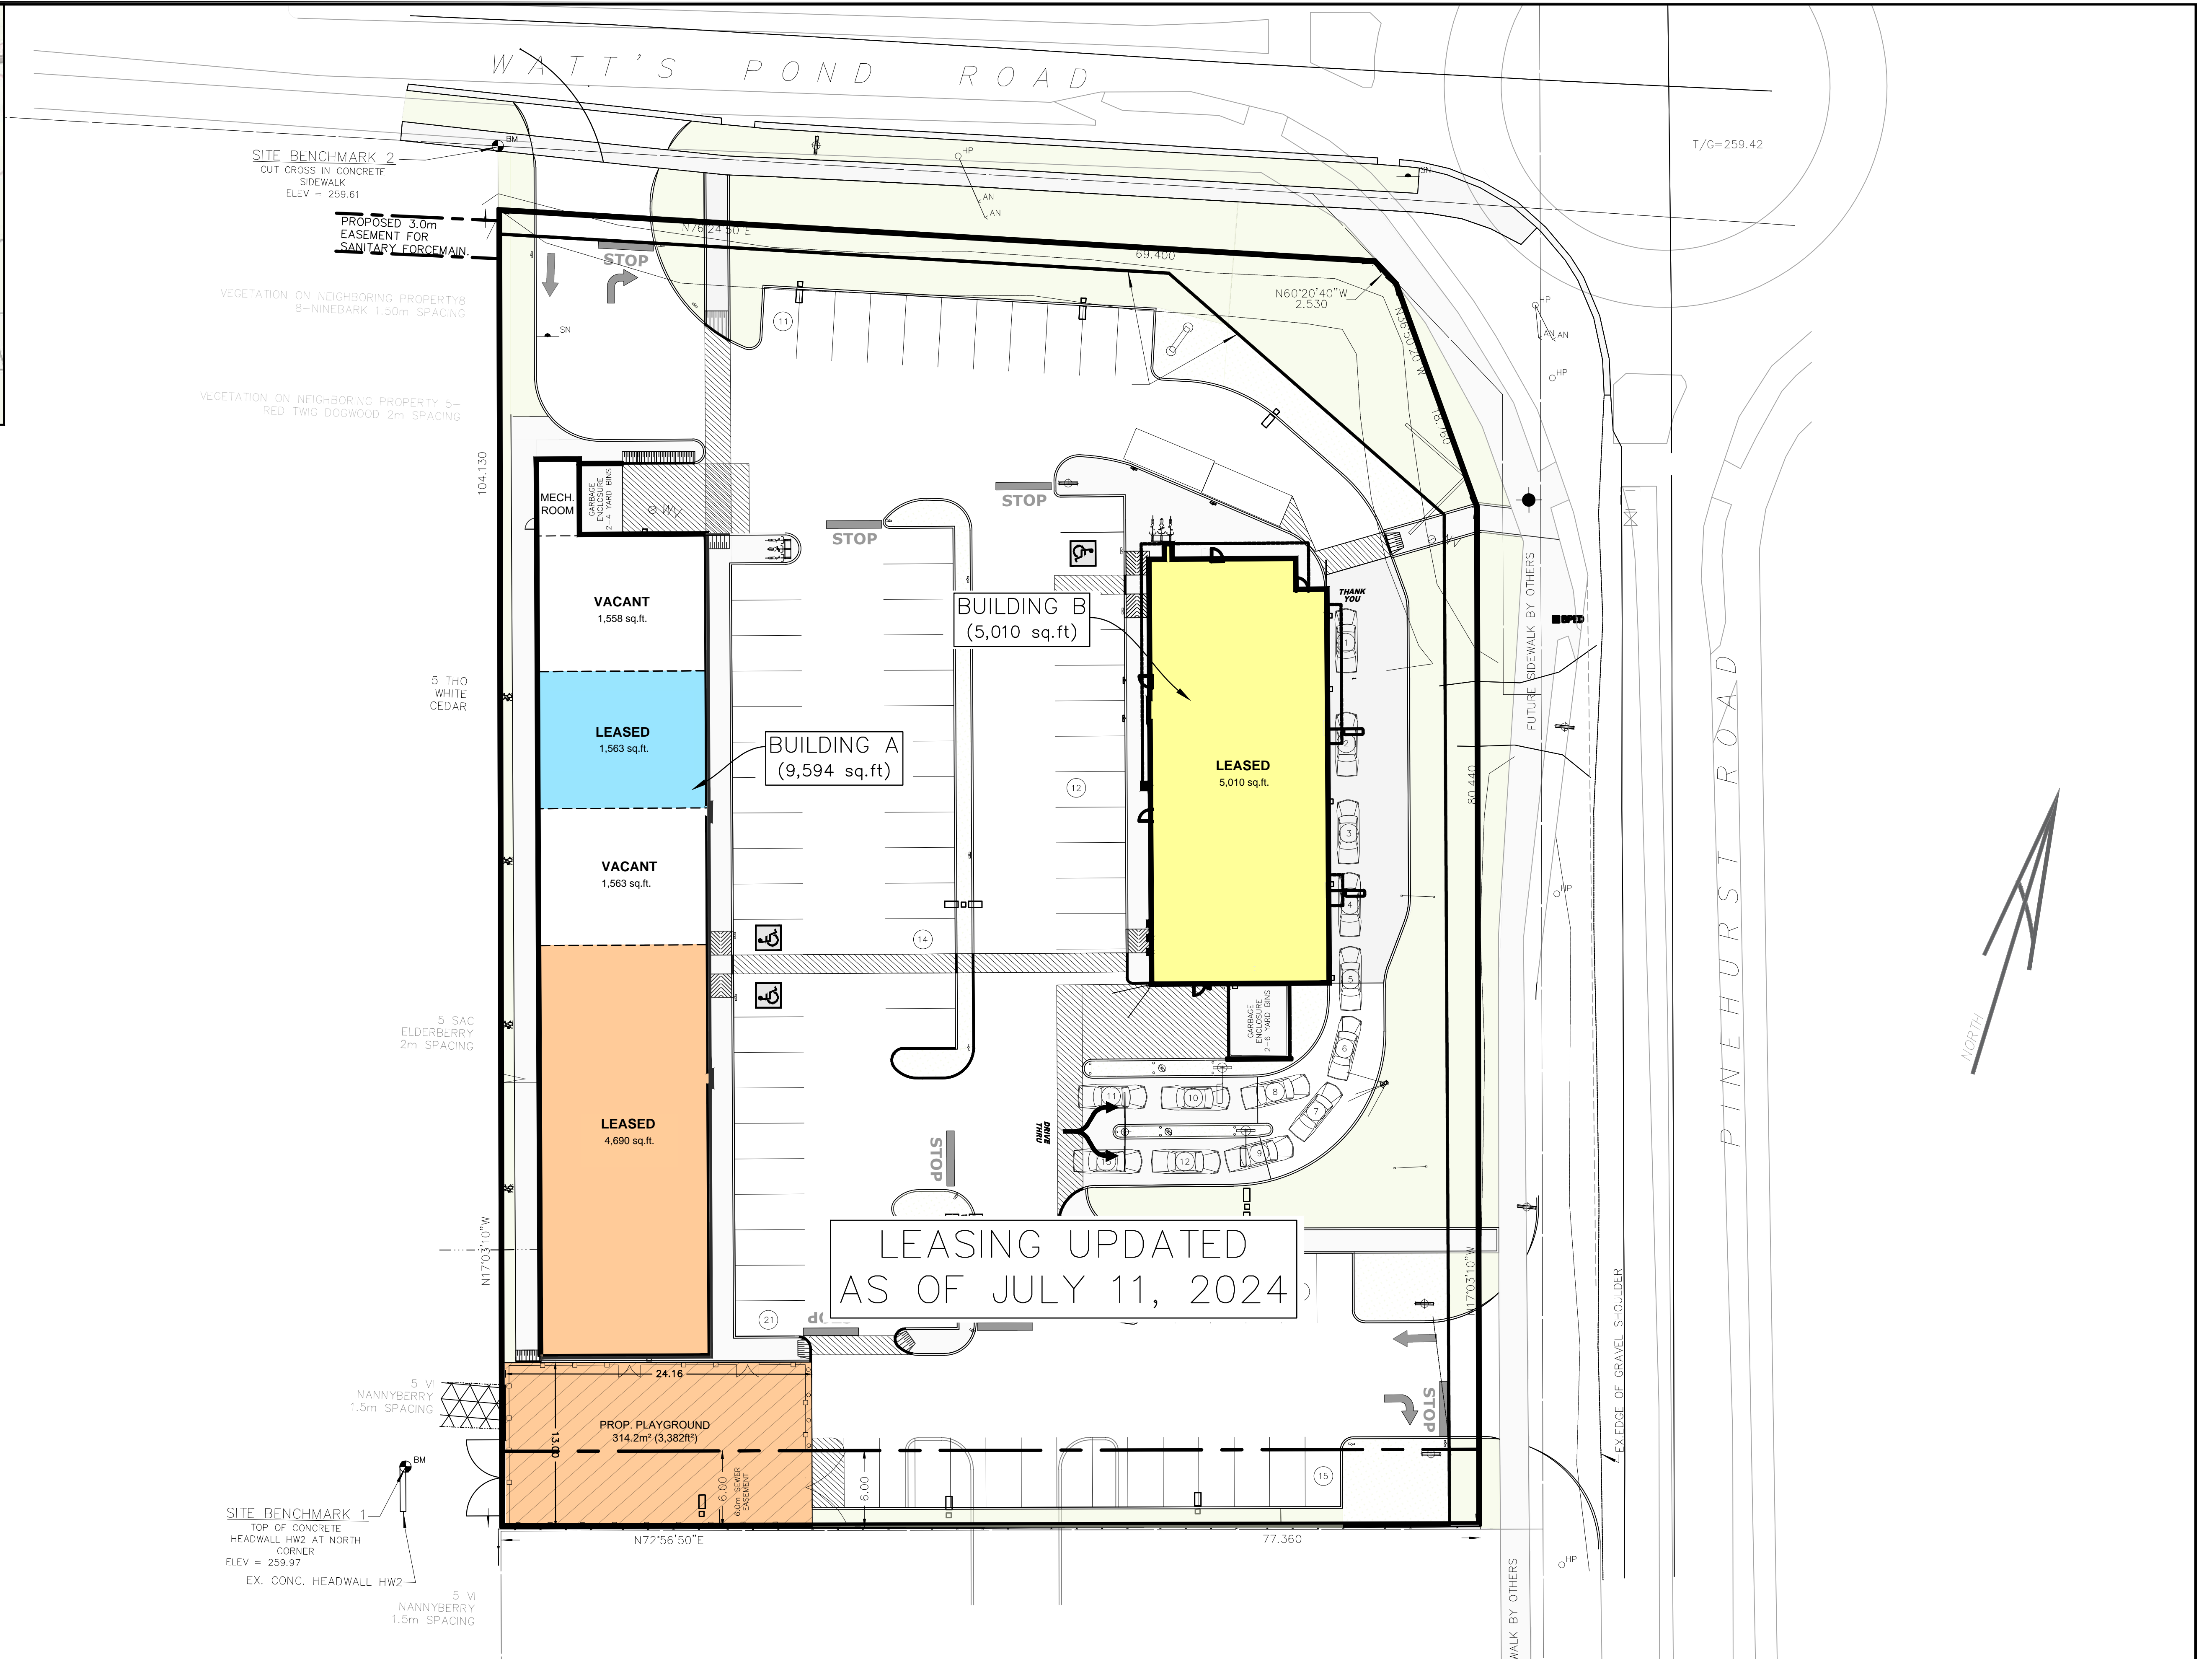

KEY MAP

SCALE: NTS

LEASED UNITS PLAN - 197 PINEHURST ROAD

PARIS, ON

A1

SCALE: 1:250
NOVEMBER 12, 2021